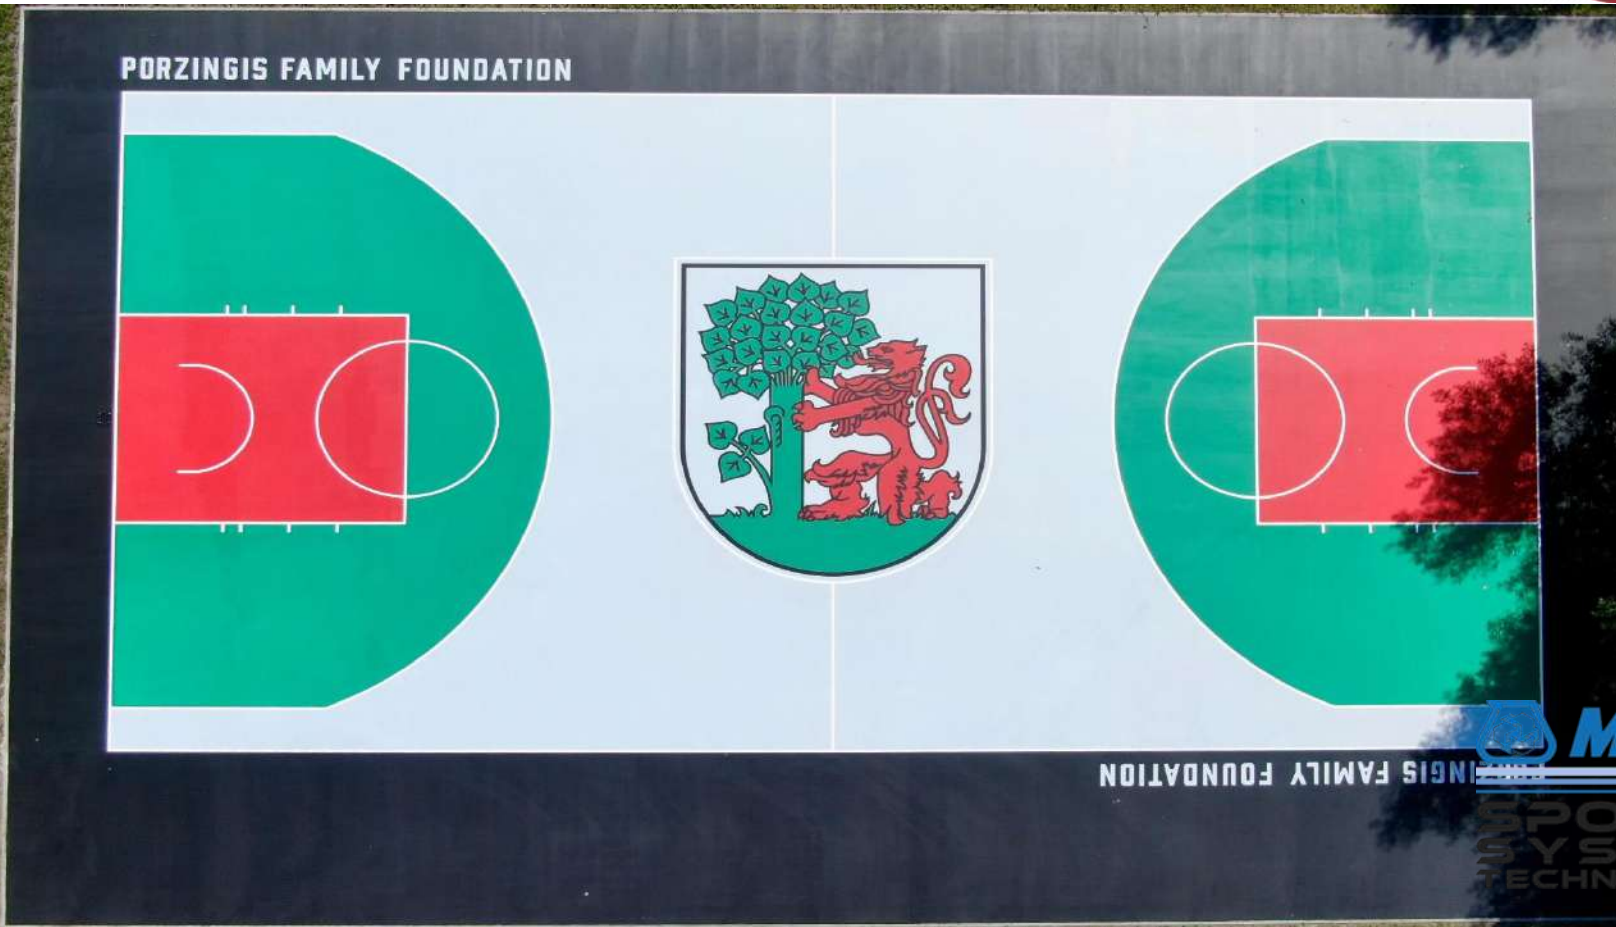

MAPECOAT TNS

Street art – ikonické projekty

Riccione – seafront cycle path Product : Mapecoat TNS Extreme

 **MAPEI**
**SPORTS
SYSTEM
TECHNOLOGY**

Breda – multipurpose area
Product : Mapecoat TNS Race Track

Bologna – basket court

System : Mapecoat TNS Multisport Professional

Riga – basket court
System : Mapecot Tns Multisport Professional

Asti – multipurpose area System : Mapecoat TNS Multisport Professional