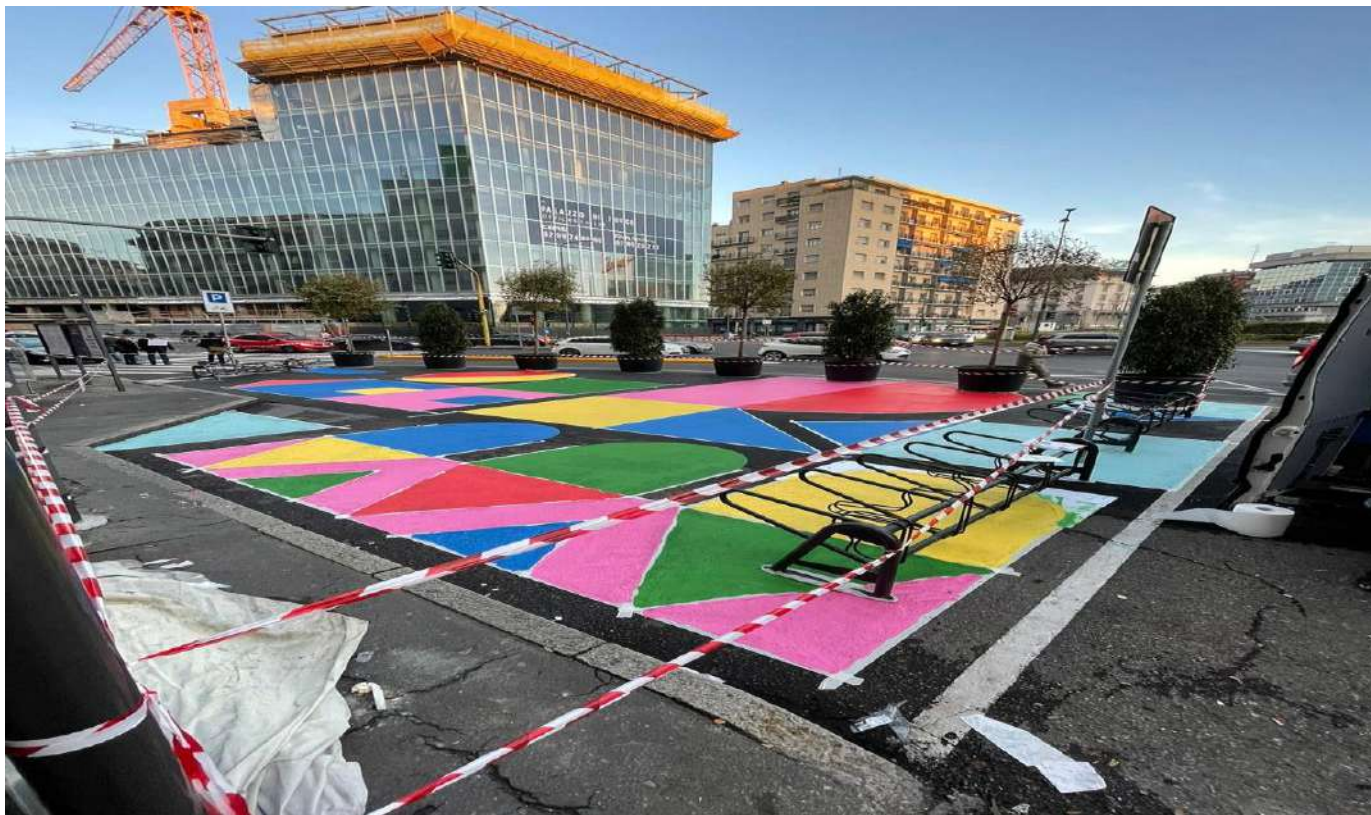

MAPECOAT TNS

Street art – ikonické projekty

Riccione – seafront cycle path Product : Mapecoat TNS Extreme

 **MAPEI**
**SPORTS
SYSTEM
TECHNOLOGY**

Breda – multipurpose area
Product : Mapecoat TNS Race Track

Prato – multisport area

Product : Mapecoat TNS Race Track

Milan – pedestrian area Product : Mapecoat TNS Race Track

Milan – pedestrian area Product : Mapecoat TNS Race Track

Milan – basket court System : Mapecoat TNS Multisport Comfort